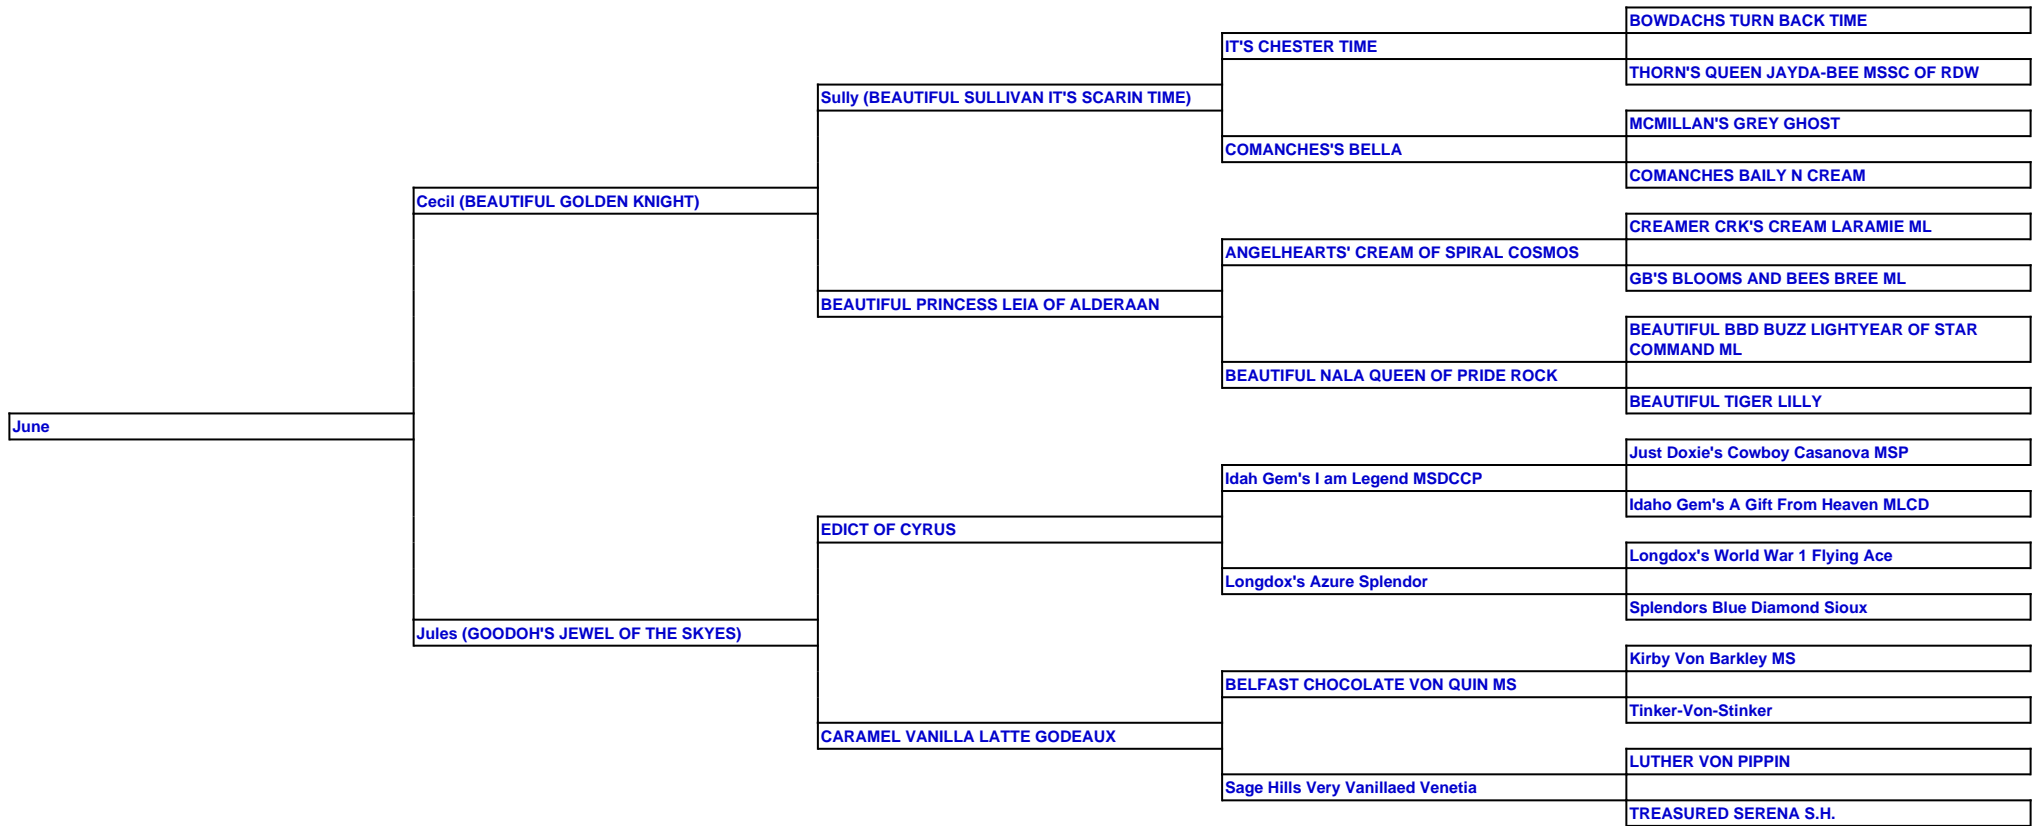

For a more detailed version of this pedigree:
<https://www.sunchimeskyes.com/profile/june>

Pedigree For:
June

- BOWDACHS TURN BACK TIME
- THORN'S QUEEN JAYDA-BEE MSSC OF RDW
- MCMILLAN'S GREY GHOST
- COMANCHES BAILY N CREAM
- CREAMER CRK'S CREAM LARAMIE ML
- GB'S BLOOMS AND BEES BREE ML
- BEAUTIFUL BBD BUZZ LIGHTYEAR OF STAR COMMAND ML
- BEAUTIFUL TIGER LILLY
- Just Doxie's Cowboy Casanova MSP
- Idaho Gem's A Gift From Heaven MLCD
- Longdox's World War 1 Flying Ace
- Splendors Blue Diamond Sioux
- Kirby Von Barkley MS
- Tinker-Von-Stinker
- LUTHER VON PIPPIN
- TREASURED SERENA S.H.